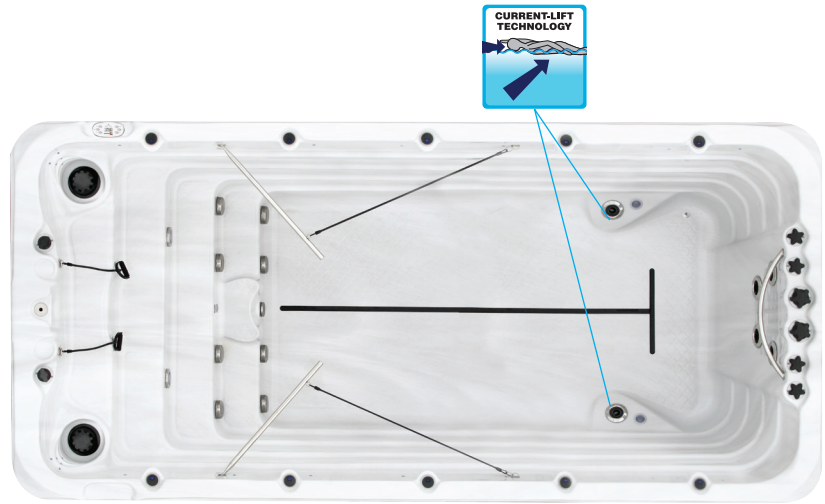

**Swim Spa
World**

THE HAWAII 6

PASSION SPAS SPORT- EN FITNESS COLLECTION

SPECIFICATIONS/GENERAL

Dimensions LxW x H.....	500 x 228 x 126/155 cm
Number of Seats.....	1
Capacity in Liter.....	10000/12000
Dry Weight in kg.....	1400/1600
Full Weight in kg.....	11400/12600
Shell Material.....	Aristech® Acrylic with Vinylester and Polyester
Synthetic Maintenance Free Cabinet.....	Standard
Removable Side Panels.....	8
Cabinet Material.....	Synthetic
Durable Support System.....	Synthetic
Everlast™ Full Floor Support Material.....	Polyester
High Density Urethane Insulation.....	Standard
Cup Holders.....	2

WATER SYSTEM

Total jets.....	6
Filters / Surface.....	(2) 50 Square Feet
Top Access Skim Filter.....	High-Volume Vortex Skimmer
Floor Drain.....	1
External Drain.....	1
Hi Flow Suctions.....	8
Water Diverter Valve.....	2
Power Swim Jets.....	4
Floor Swim Jets.....	2
Ozone Jets.....	1

SPECIAL FEATURES

StarBrite Interior LED Light System.....	Standard
Exterior Corner LED Lighting.....	4
Ozone Sanitation System.....	Standard
Synergy Water Maintenance System.....	Standard
Ultra Efficient Dual-Wrap Cabinet Insulation.....	Standard
5/4 Ultra Efficient Walk-On Cover.....	Standard
Wifi Ready.....	Standard

Voltage.....	230/380 V
Amperage.....	380V - 20A/230V - 40A
Full Flow Electric Heater.....	3 kW
Control System.....	Balboa GS523DZ
Light (18 x Multi Color LED).....	Standard
Electronic Topside Control.....	Balboa VL801D