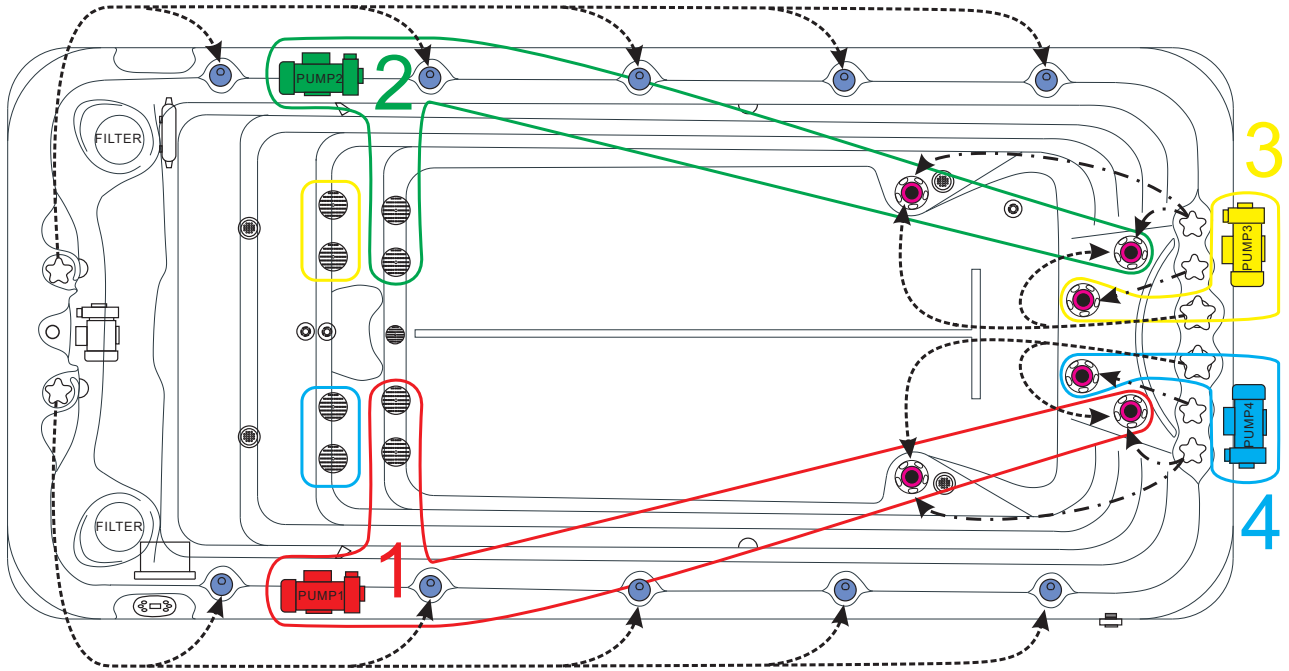

**Swim Spa
World**

THE HAWAII 6

PASSION SPAS SPORT- EN FITNESS COLLECTION

POWER SUPPLY
1x 20A/380V

	Waterjet 153950 10pcs		Water Diverter 150493		Controller & Heater 152222 JZ6013x2
	Swim Jet 150202 6pcs		Air/Water Control 150520		Drainage 150511
	Spa Light 150766 4pcs		UV-lamp 150777		WTC50 Circ. Pump 150817
	Suction 150516 1pc		Filter lid Black 159111		LP300 Mass. Pump 150818
	Suction 150517 8pcs		Filter 6ch-949 151131		TP600 Display 151059